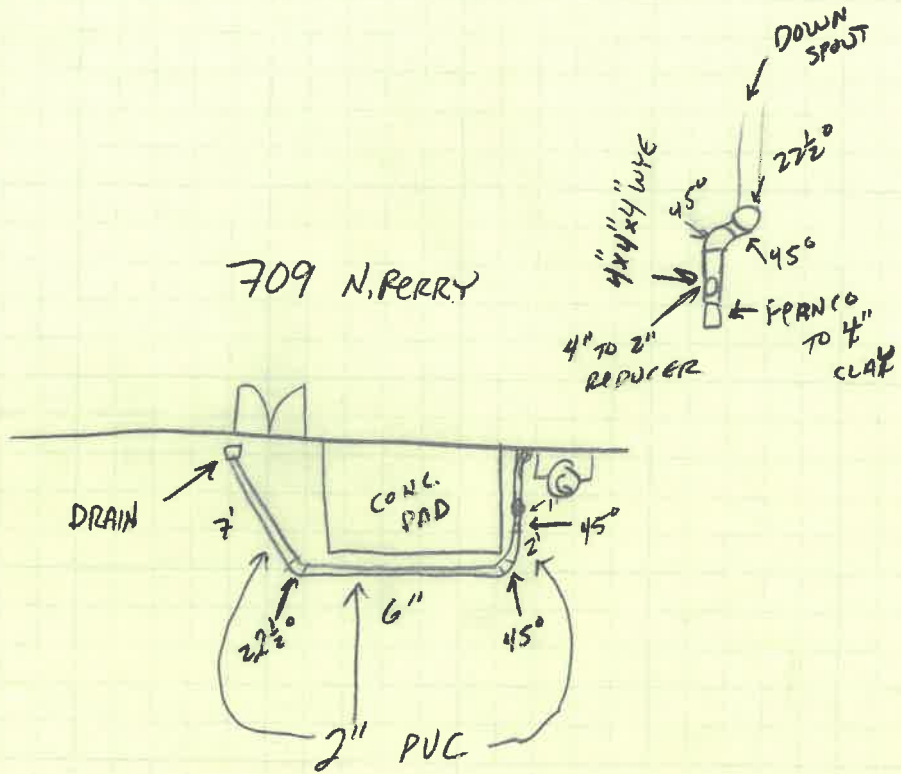

DATE: 4-29-08
INSTALLED BY: BILL MEYER
INSPECTED BY: MARTY CROSSLAND

WNDH
BILL MEYER

709 N. PERRY

ALL 2" PVC IS 3-4" DEEP