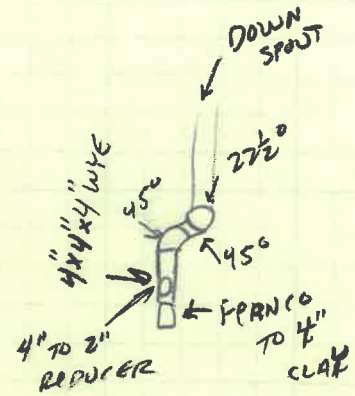

DATE: 4-29-08
INSTALLED BY: BILL MEYER
INSPECTED BY: MARTY CROSSLAND

WNDH
BILL MEYER

709 N. PERRY

ALL 2" PVC IS 3-4" DEEP